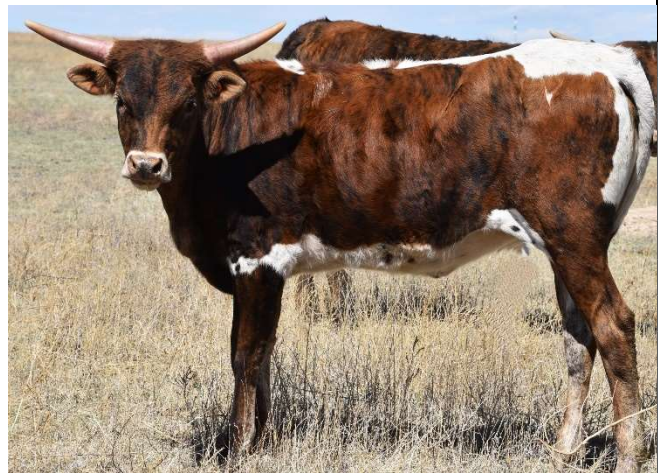

CONSIGNOR: Mike & Linda Metcalfe

Lot 18

Registration #: 293554
PH #: 326

Ring Leader BCB
JH Rough Country
JH Contessa

COUNTRY CONTESSA LV

DOB: 6/26/2023

Cowboy Tuff Chex
WSR Belfry
LR Daydreamer

Comments: This heifer sells (not exposed). She will be ready for your best bull by sale time. Contessa is a very feminine heifer that is very clean and balanced. She has good horn direction and should make a very nice young cow. Her sire JH Rough Country won several HSC Championships in his day and is a great producing sire. On the bottom side of this young heifer is where things get exciting. She is out of WSR BELFRY, full sister of PCC Dream Catcher, RC Fancy, and Half sister to RC Clear as Day. A big time family right there. Tuff Chex and Rio Grande top off the bottom side. With her color, conformation and pedigree; you won't go wrong by adding her to your herd.